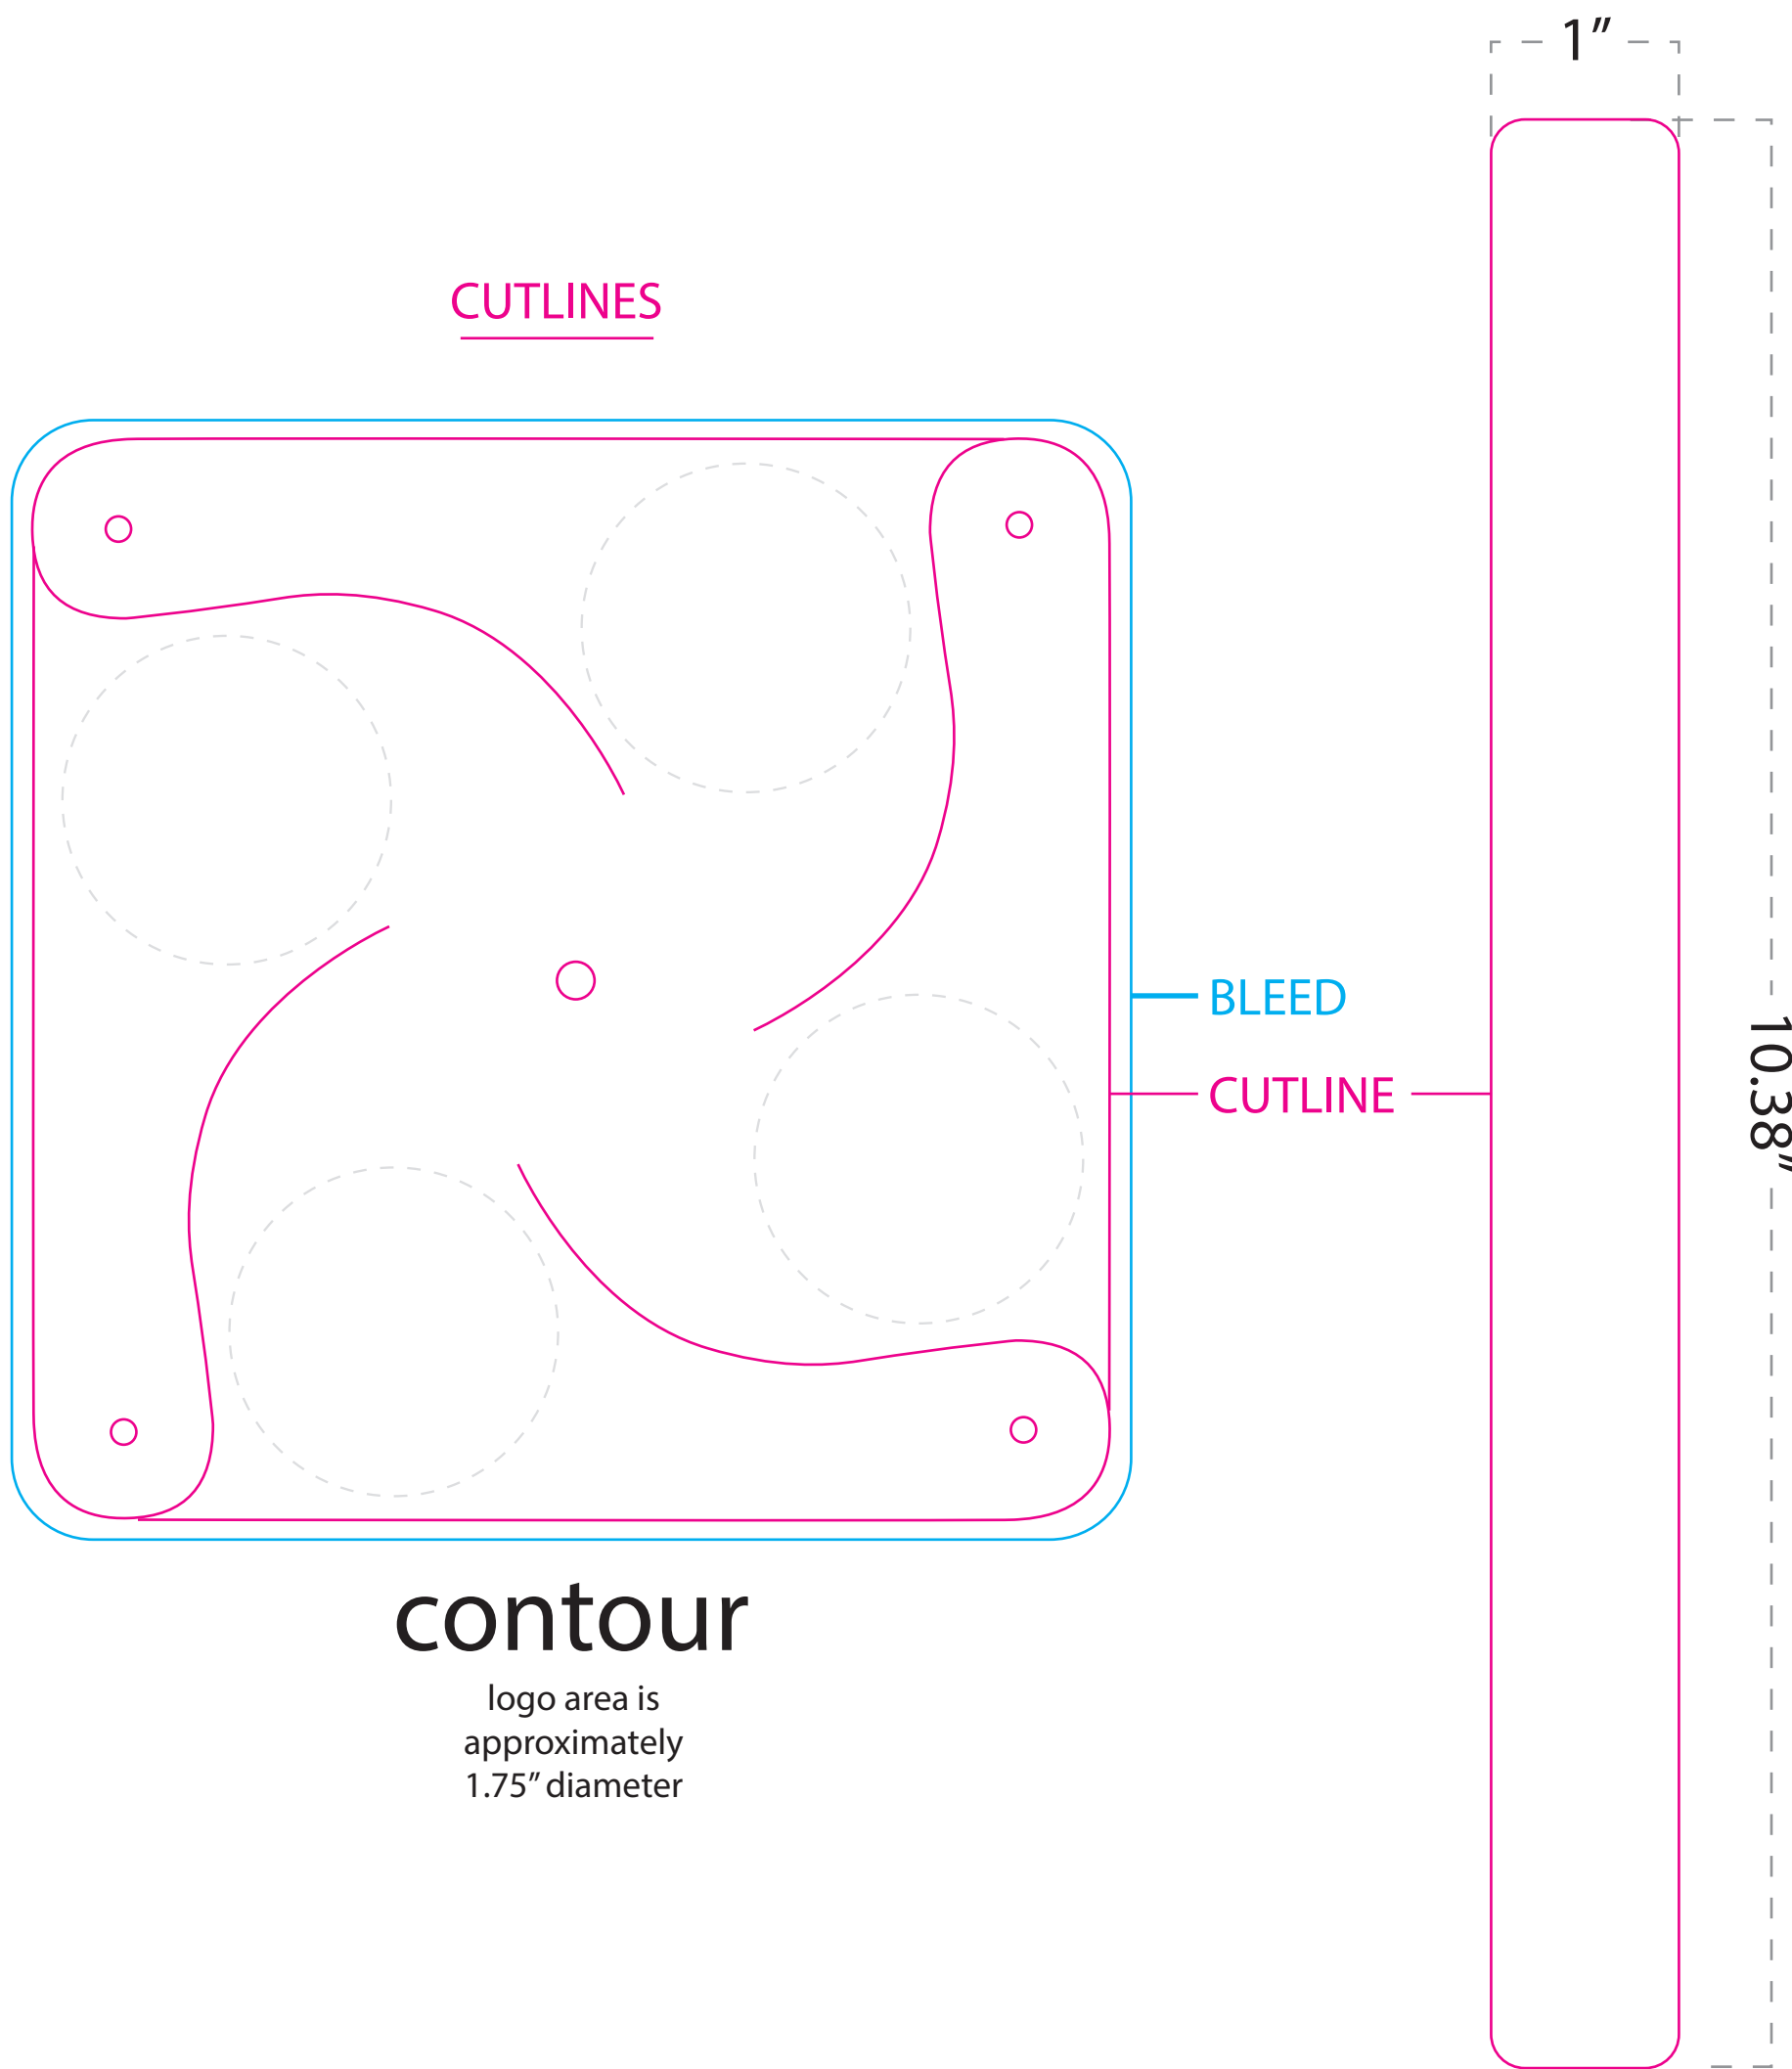

## Proof Sheet - 7 inch Pinwheels with 4 Leaves

Imprint Area: **Full Bleed on 1 Side of entire pinwheel; Logo size on each leaf: Approx 1.75" Diameter; Stick: 0.75" X 9.5" approx. (no bleed).**

Ink Color(s):

**Small detail will fill in**

### Handle (actual size)

Note: Virtual Proofs are intended to be an approximate representation of what a client's logo might look like on our products. Logos and information printed on actual pieces may vary in color & size.